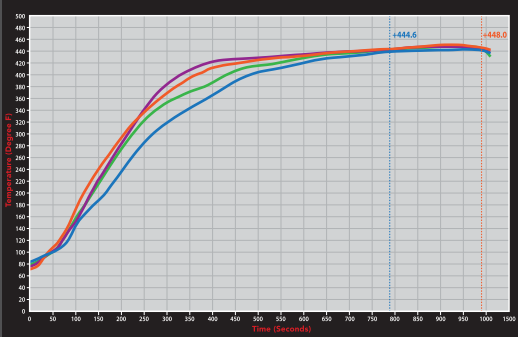

Ignio electric conveyor ovens feature a highly convective interior for optimal heat transfer and uniformity, delivering the precision required to maximize productivity and quality. Our compact maintenance-friendly furnace designs minimize energy consumption while maximizing throughput.

Model Number	Width		Length			Clearance Height		kW
	inch	mm	inch	ft	mm	inch	mm	
ISC-1505e	6	150	20	1.7	500	3	75	5
ISC-2010e	8	200	40	3.3	1000	4	100	10
ISC-2515e	10	250	60	5	1500	4	100	20
ISC-3020e	12	300	80	6.7	2000	6	150	36
ISC-4020e	16	400	80	6.7	2000	6	150	40
ISC-3525e	14	350	100	8.3	2500	6	150	45
ISC-4525e	18	450	100	8.3	2500	6	150	54
ISC-4030e	16	400	120	10	3000	6	150	63
ISC-5030e	20	500	120	10	3000	6	150	67
ISC-5040e	20	500	160	13.3	4000	6	150	72
ISC-7540e	30	750	160	13.3	4000	8	200	84
ISC-7550e	30	750	200	16.7	5000	8	200	105
ISC-10040e	40	1000	160	13.3	4000	8	200	96
ISC-10050e	40	1000	200	16.7	5000	8	200	120
ISC-12550e	50	1250	200	16.7	5000	8	200	135

● ● ● Custom Engineered Sizes and kW Available Upon Request ● ● ●

POWERFUL

COMPACT

RUGGED

MADE IN THE USA

IGNIO SYSTEMS, LLC
444 W. Laskey Road, Suite V ■ Toledo, Ohio 43612 ■ USA
Phone: (734) 328-2710
www.igniosystems.com